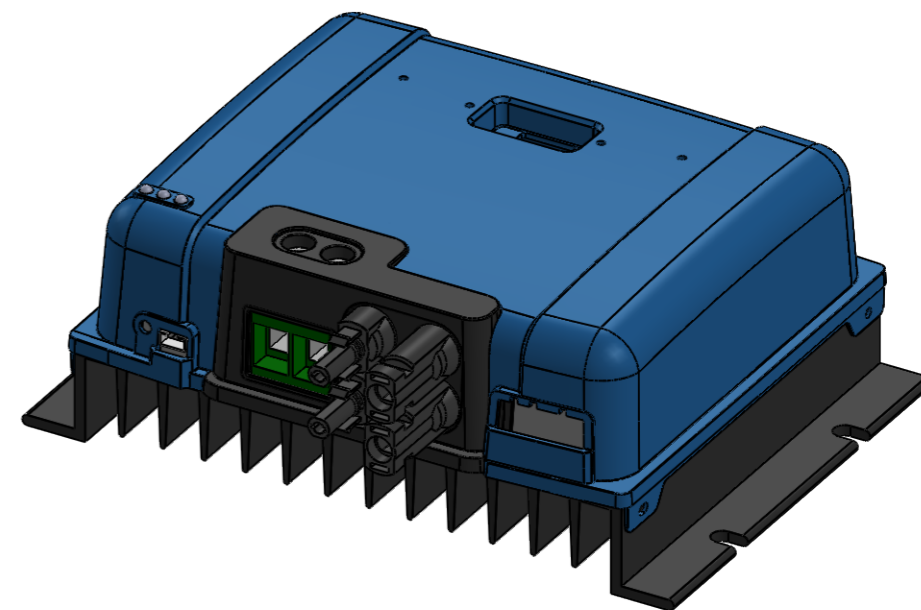

Dimension Drawing - SmartSolar charge controller	
SCC115045310	SmartSolar MPPT 150/45-MC4
SCC115060310	SmartSolar MPPT 150/60-MC4
SCC115070310	SmartSolar MPPT 150/70-MC4

DETAIL A  
SCALE 1 : 1

Dimensions in mm