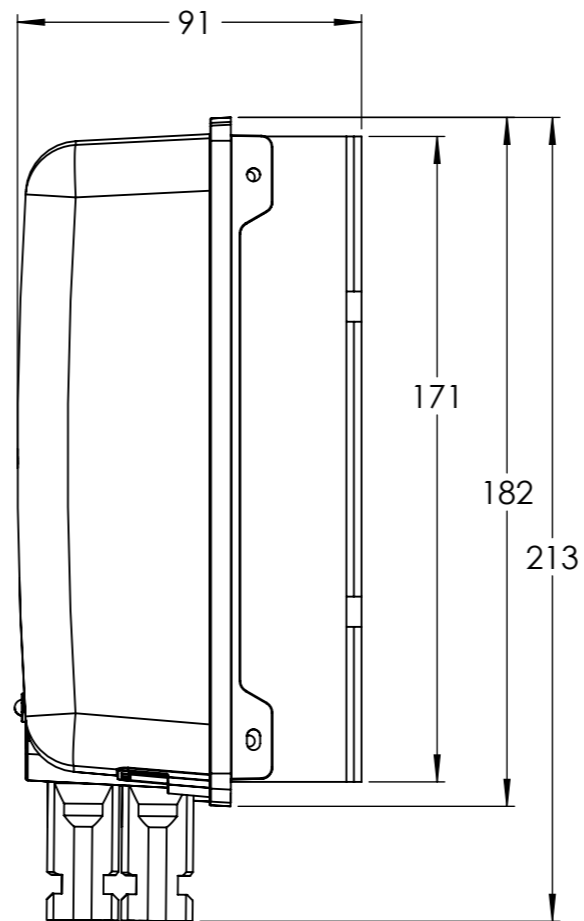

Dimension Drawing - SmartSolar charge controller	
SCC115045310	SmartSolar MPPT 150/45-MC4
SCC115060310	SmartSolar MPPT 150/60-MC4
SCC115070310	SmartSolar MPPT 150/70-MC4

DETAIL A  
SCALE 1 : 1

Dimensions in mm