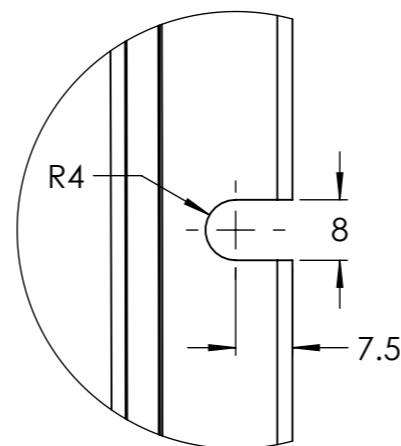

Dimension Drawing - SmartSolar charge controller	
SCC115045310	SmartSolar MPPT 150/45-MC4
SCC115060310	SmartSolar MPPT 150/60-MC4
SCC115070310	SmartSolar MPPT 150/70-MC4

DETAIL A  
SCALE 1 : 1

Dimensions in mm