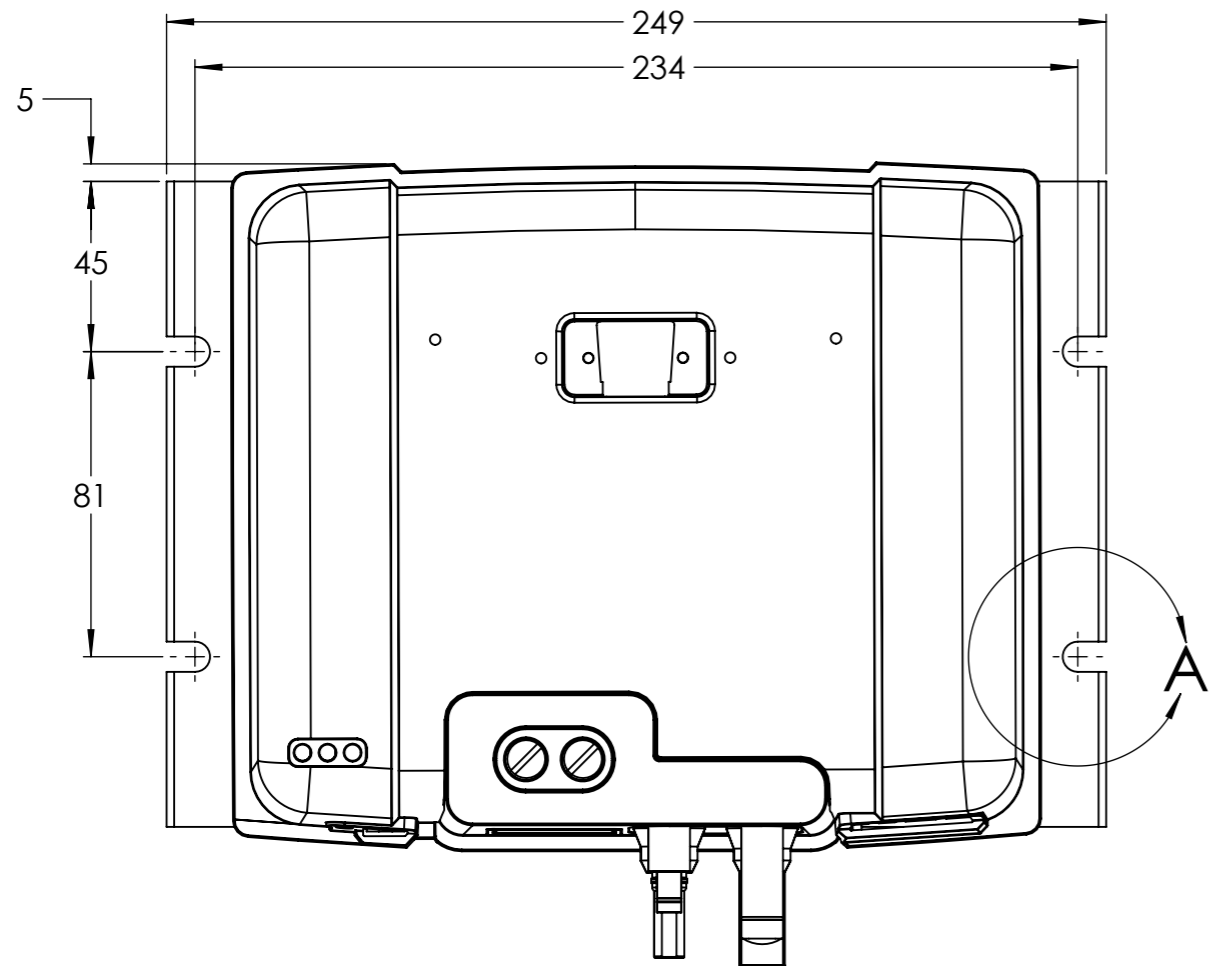

Dimension Drawing - SmartSolar charge controller	
SCC115045310	SmartSolar MPPT 150/45-MC4
SCC115060310	SmartSolar MPPT 150/60-MC4
SCC115070310	SmartSolar MPPT 150/70-MC4

DETAIL A  
SCALE 1 : 1

Dimensions in mm