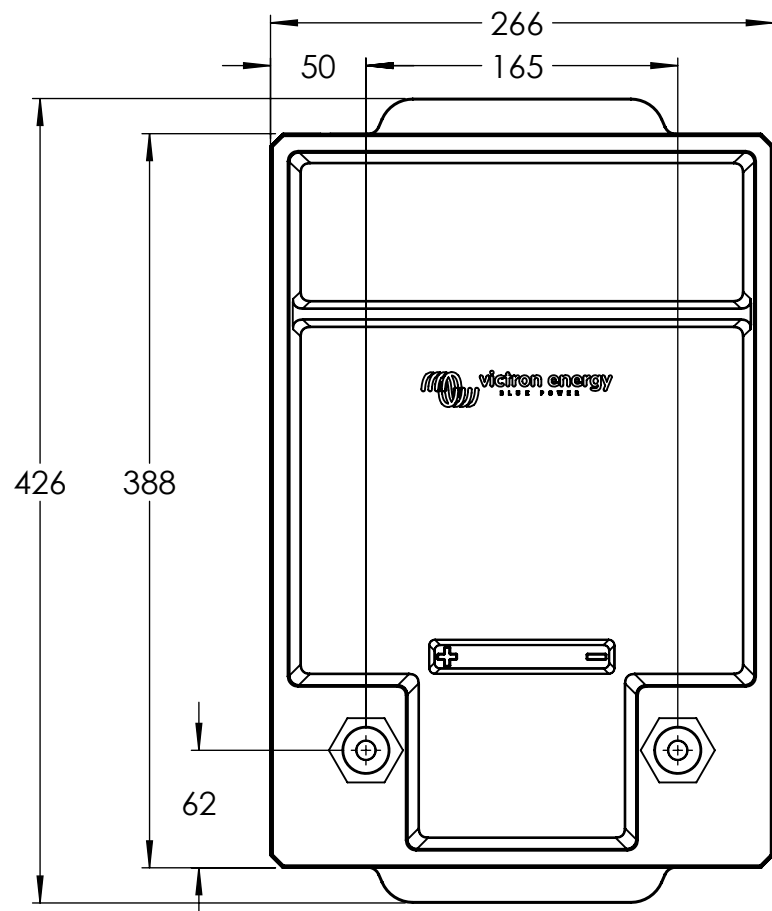

Dimension Drawing - LiFePO4 (Smart)

BAT512120410

LiFePO4 Battery 12.8V/200Ah Smart

Dimensions in mm

victron energy
BLUE POWER