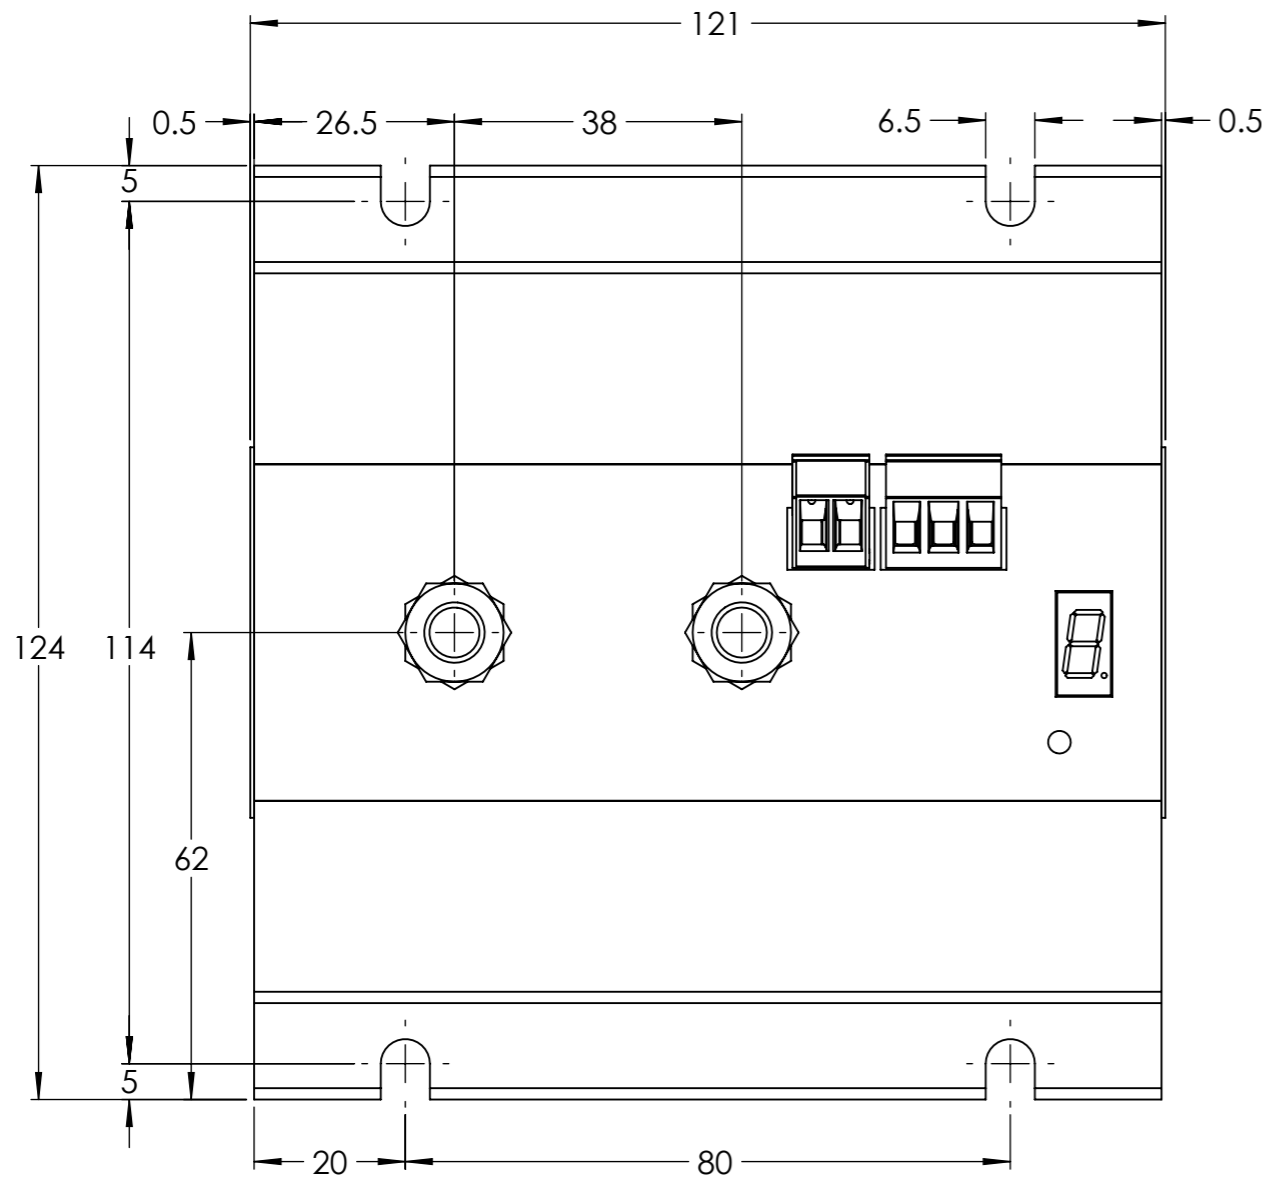

Dimension Drawing - Smart BatteryProtect	
BPR110048000	Smart BatteryProtect 48V-100A
BPR122022000	Smart BatteryProtect 12/24V-220A

Dimensions in mm