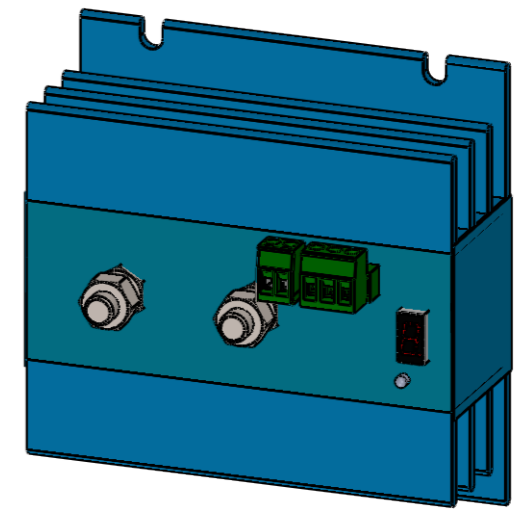

Dimension Drawing - Smart BatteryProtect	
BPR110048000	Smart BatteryProtect 48V-100A
BPR122022000	Smart BatteryProtect 12/24V-220A

Dimensions in mm