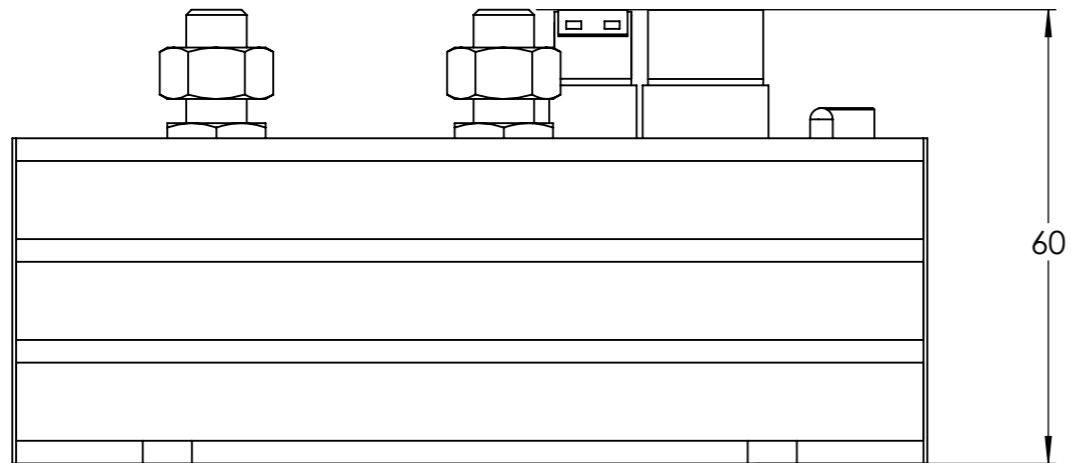

Dimension Drawing - Smart BatteryProtect	
BPR110048000	Smart BatteryProtect 48V-100A
BPR122022000	Smart BatteryProtect 12/24V-220A

Dimensions in mm