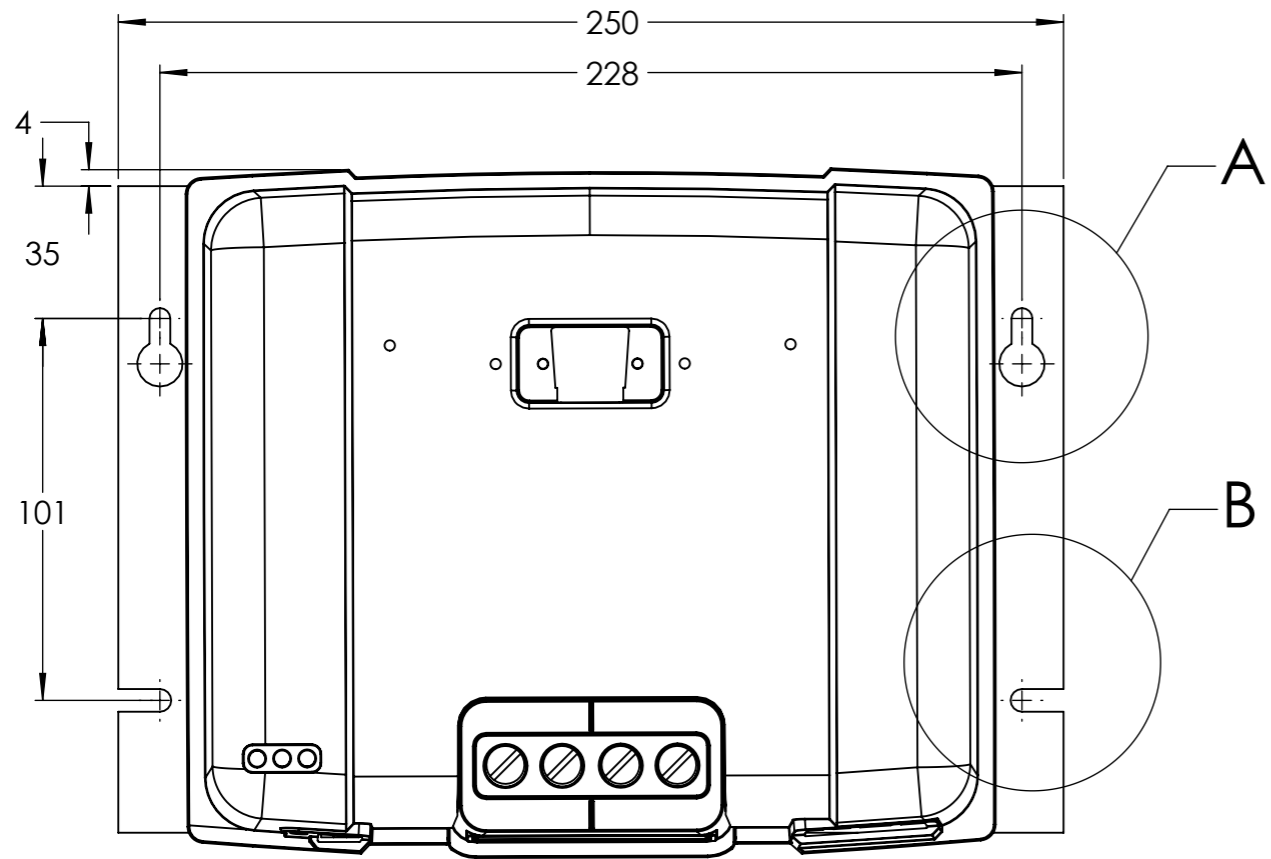

Dimension Drawing - SmartSolar charge controller	
SCC115045210	SmartSolar MPPT 150/45-Tr
SCC115060210	SmartSolar MPPT 150/60-Tr
SCC115070210	SmartSolar MPPT 150/70-Tr

DETAIL A
SCALE 1 : 1

DETAIL B
SCALE 1 : 1

Dimensions in mm