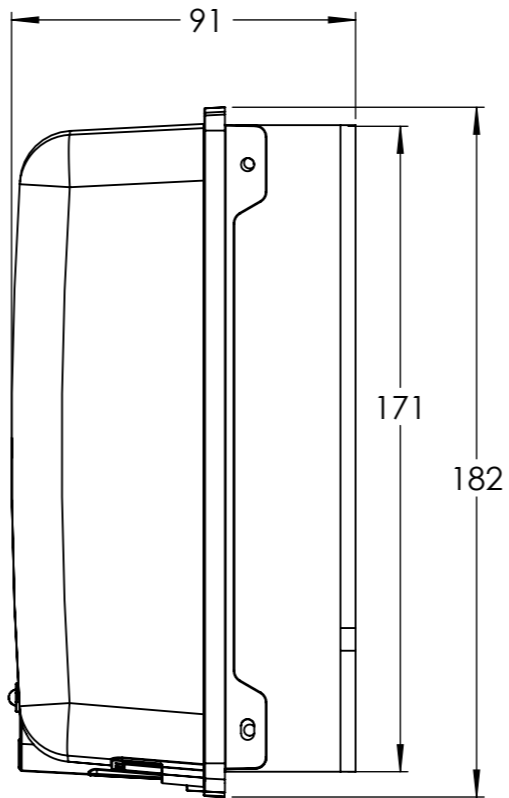

Dimension Drawing - SmartSolar charge controller	
SCC115045210	SmartSolar MPPT 150/45-Tr
SCC115060210	SmartSolar MPPT 150/60-Tr
SCC115070210	SmartSolar MPPT 150/70-Tr

DETAIL A
SCALE 1 : 1

DETAIL B
SCALE 1 : 1

Dimensions in mm