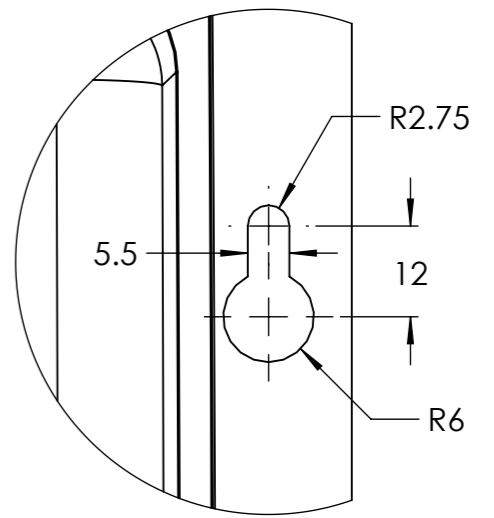

Dimension Drawing - SmartSolar charge controller	
SCC115045210	SmartSolar MPPT 150/45-Tr
SCC115060210	SmartSolar MPPT 150/60-Tr
SCC115070210	SmartSolar MPPT 150/70-Tr

DETAIL A
SCALE 1 : 1

DETAIL B
SCALE 1 : 1

Dimensions in mm