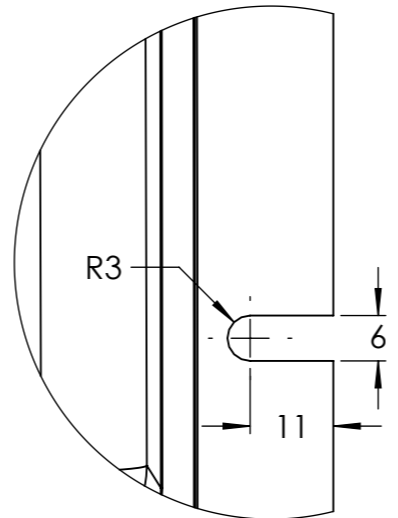

Dimension Drawing - SmartSolar charge controller	
SCC115045210	SmartSolar MPPT 150/45-Tr
SCC115060210	SmartSolar MPPT 150/60-Tr
SCC115070210	SmartSolar MPPT 150/70-Tr

DETAIL A
SCALE 1 : 1

DETAIL B
SCALE 1 : 1

Dimensions in mm